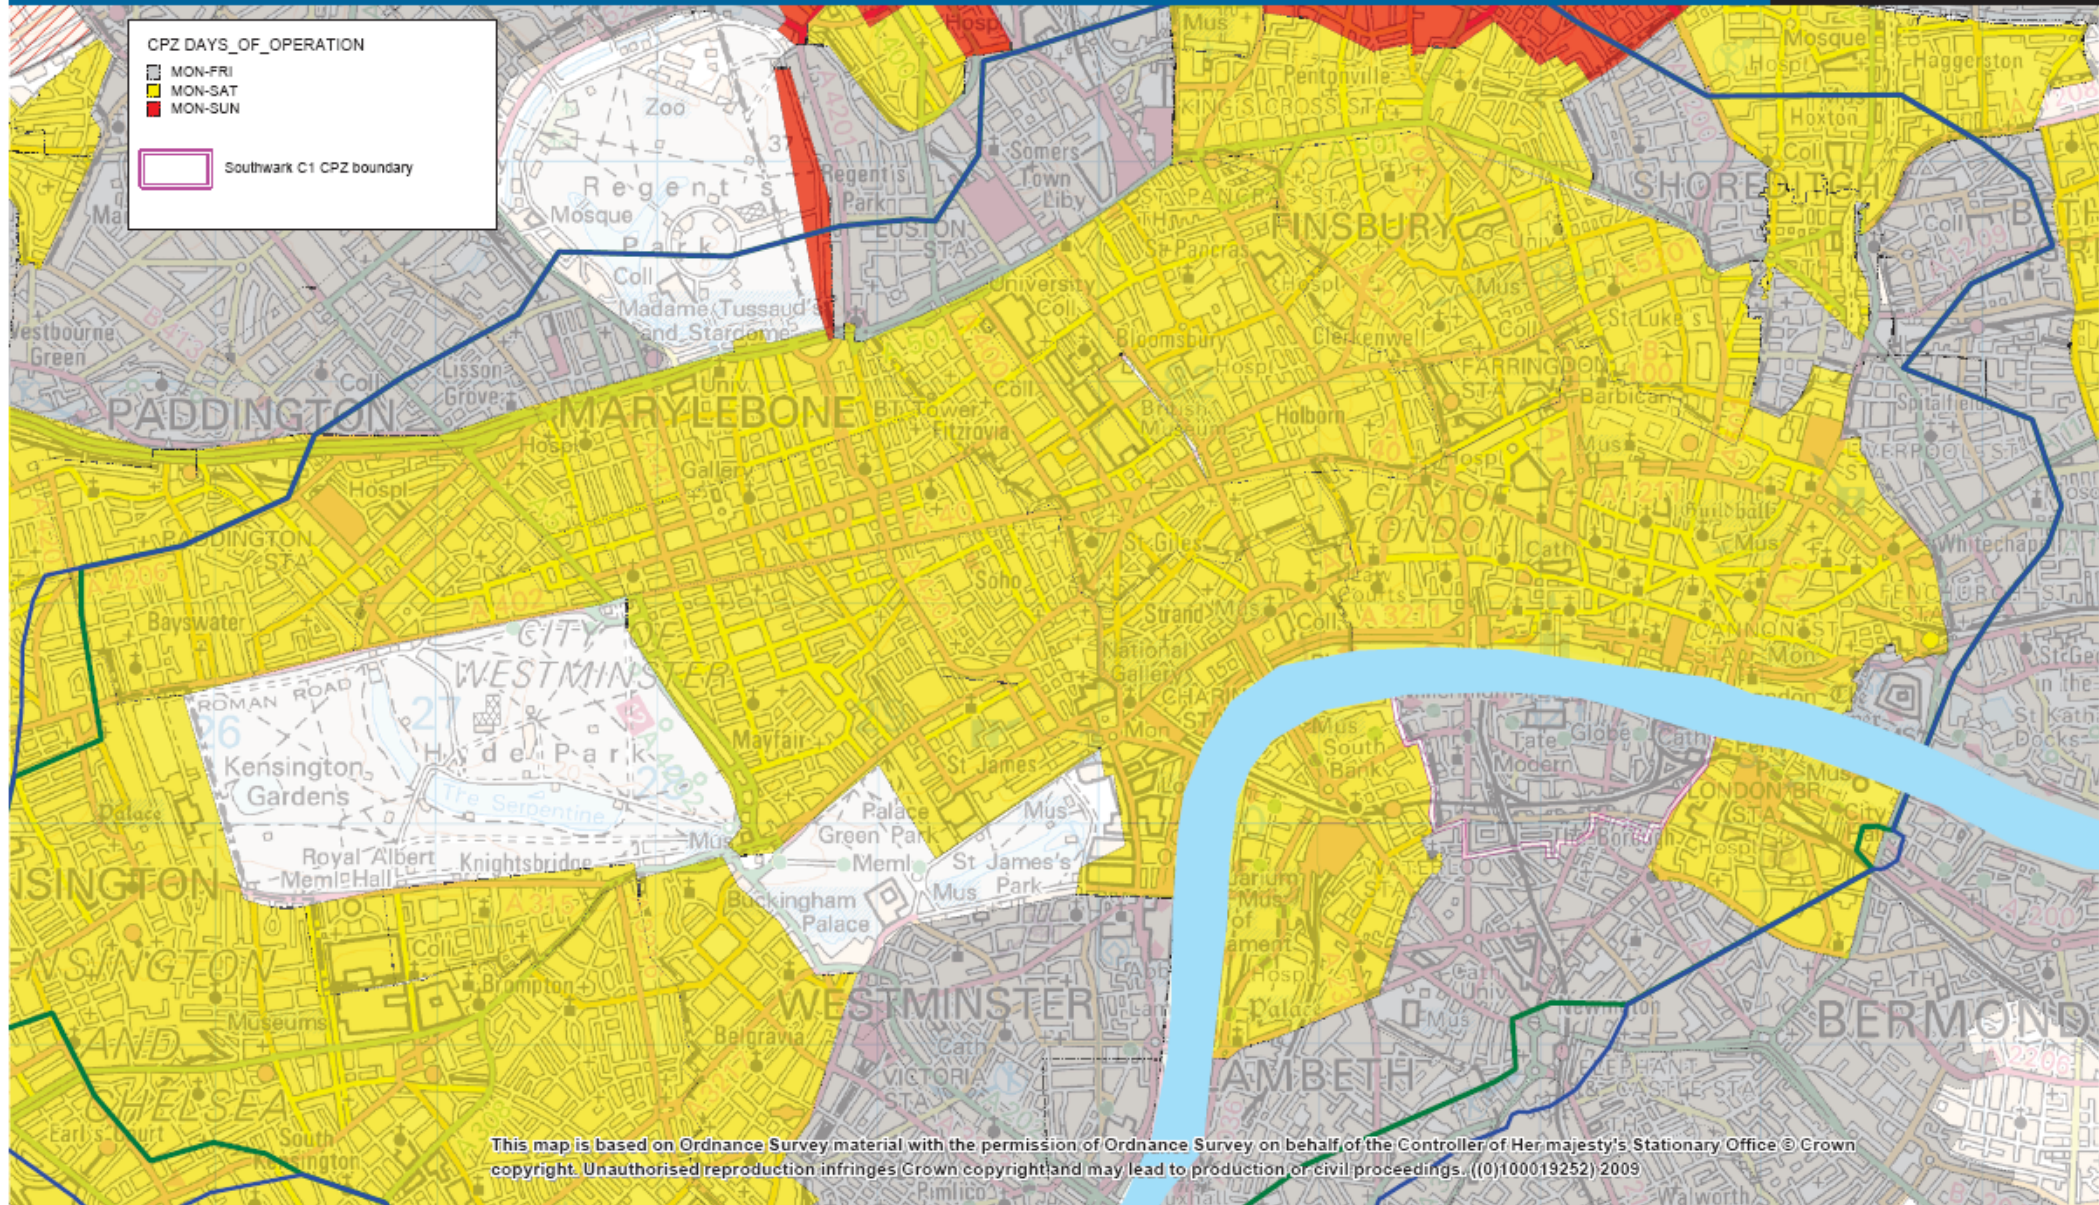

London - Controlled Parking Zones - Zone 1

Days of CPZ operation

Network development

CPZ DAYS_OF_OPERATION

-  MON-FRI
-  MON-SAT
-  MON-SUN

 Southwark C1 CPZ boundary

This map is based on Ordnance Survey material with the permission of Ordnance Survey on behalf of the Controller of Her Majesty's Stationary Office © Crown copyright. Unauthorised reproduction infringes Crown copyright and may lead to prosecution or civil proceedings. (10)100019252) 2009